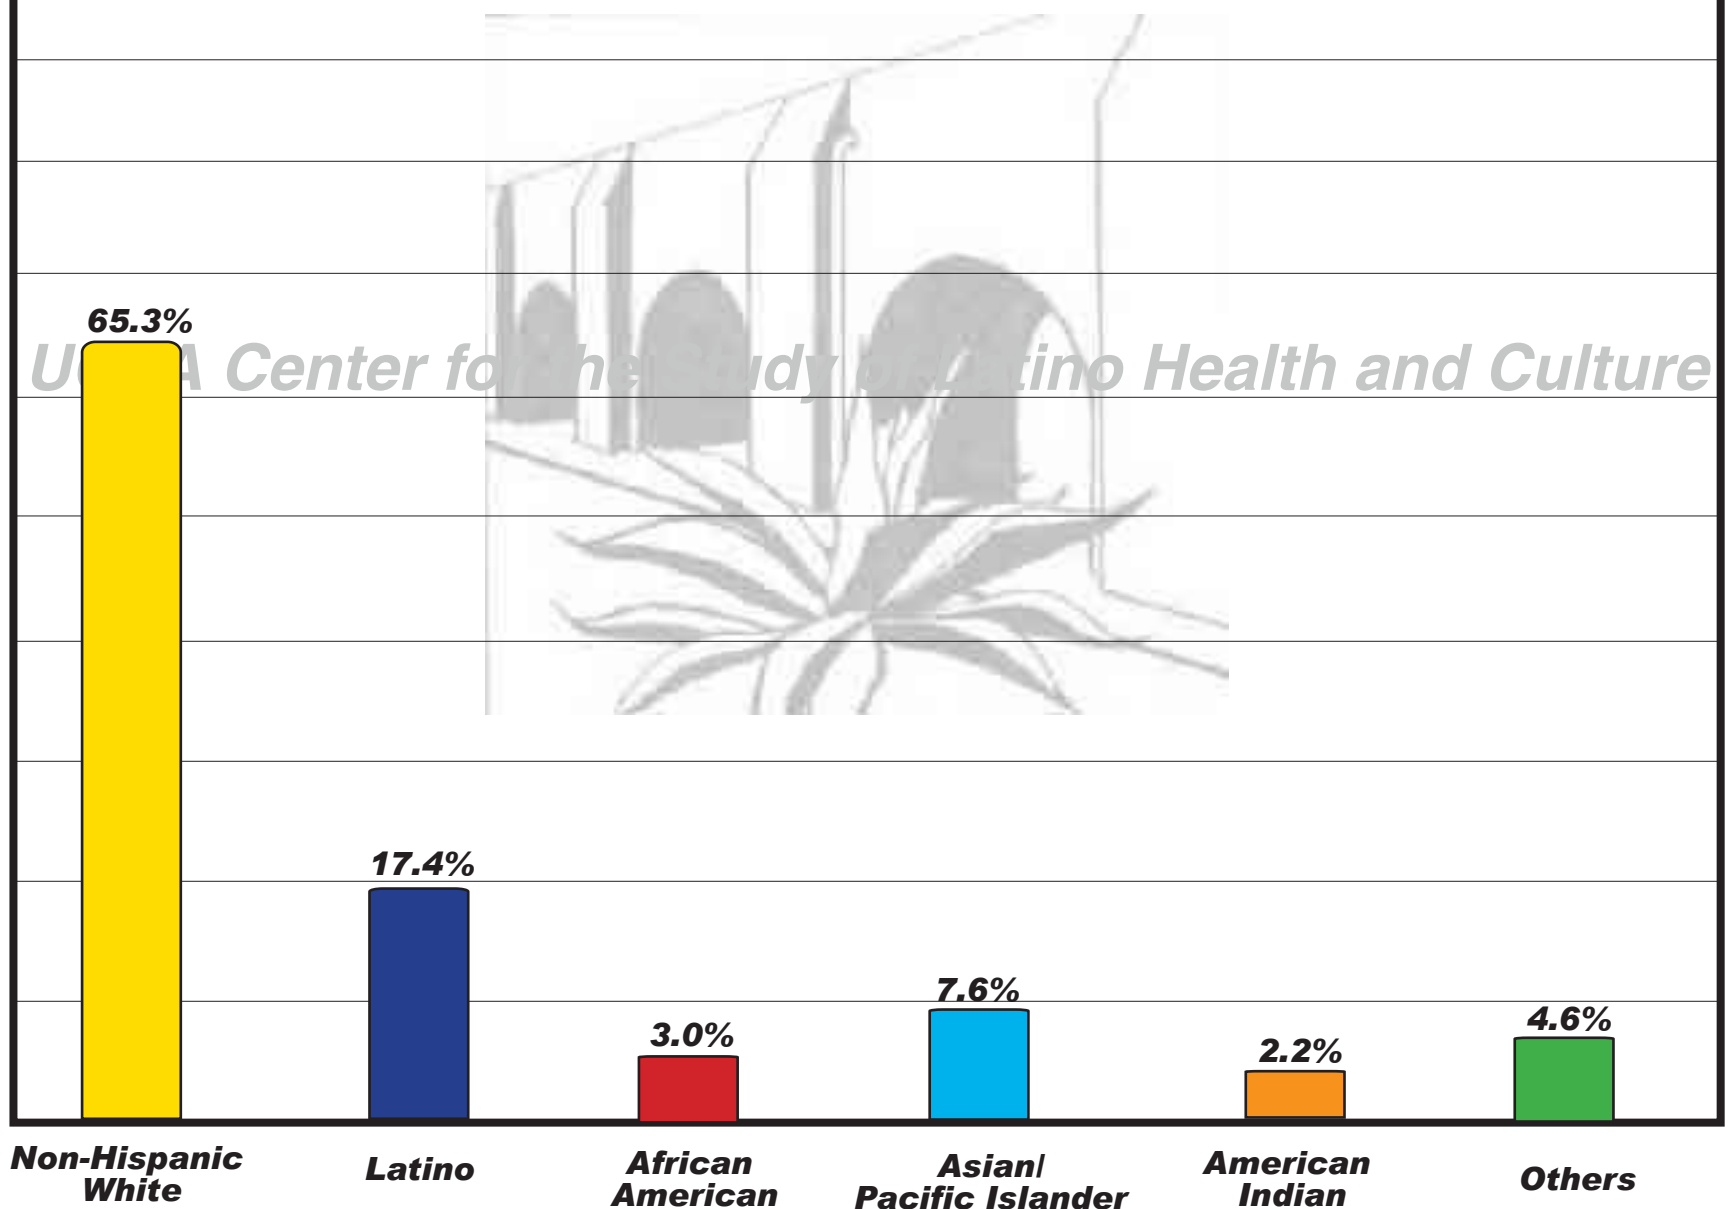

Tehema County 2000

Trinity County 2000

Tuolumne County 2000

Source: Census 2000

Ventura County 2000

UCLA Center for the Study of Latino Health and Culture

Yolo County 2000

UCLA Center for the Study of Latino Health and Culture

Yuba County 2000

UCLA Center for the Study of Latino Health and Culture