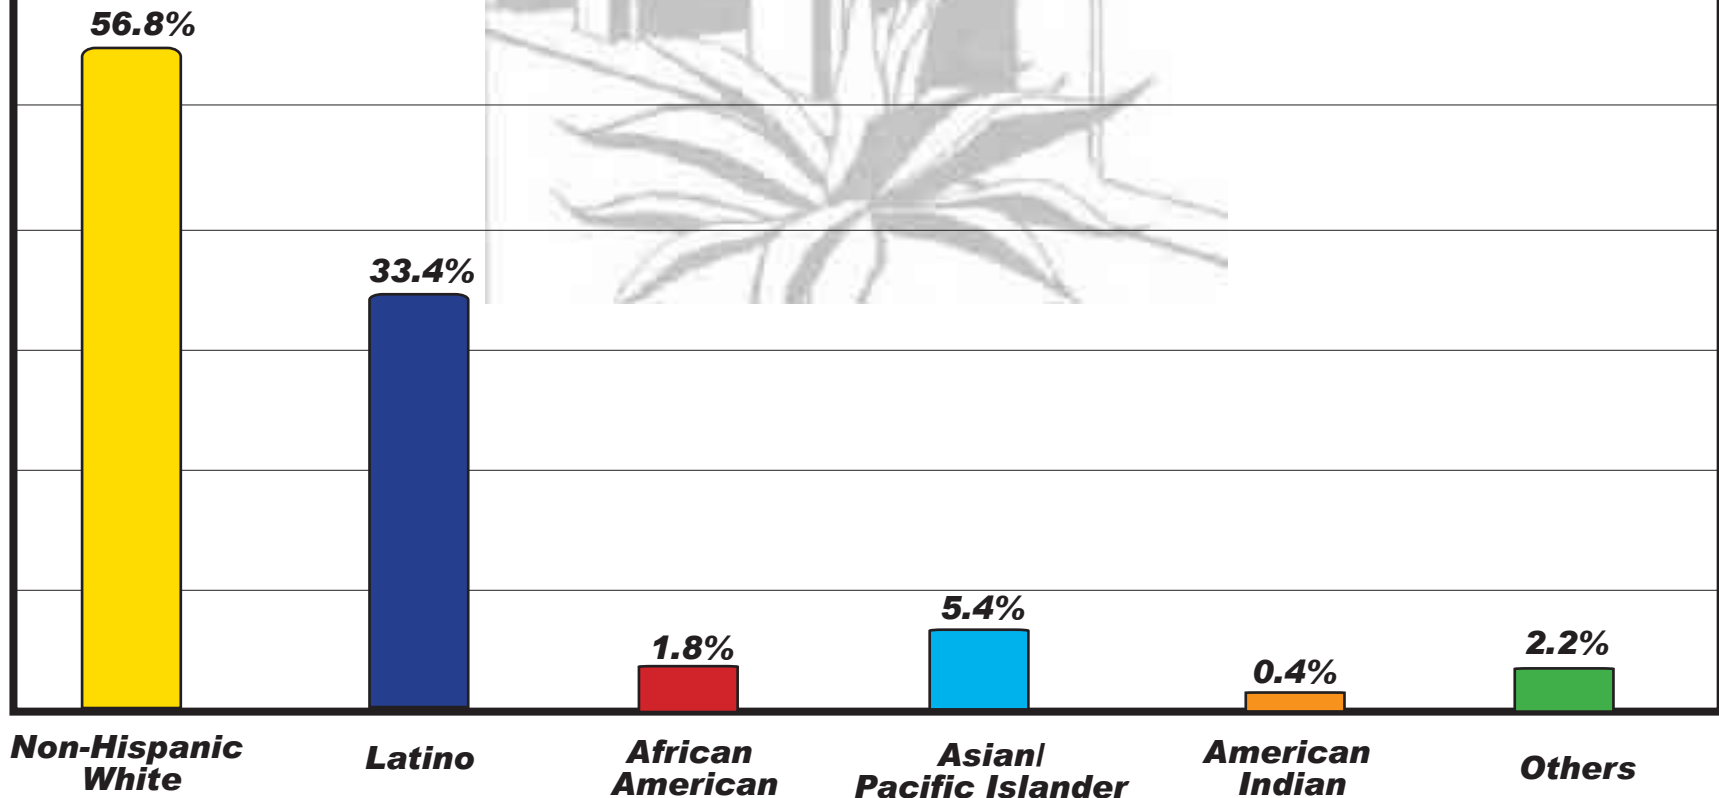

Tehema County 2000

Trinity County 2000

Tuolumne County 2000

Source: Census 2000

Ventura County 2000

UCLA Center for the Study of Latino Health and Culture

Yolo County 2000

UCLA Center for the Study of Latino Health and Culture

Yuba County 2000

UCLA Center for the Study of Latino Health and Culture