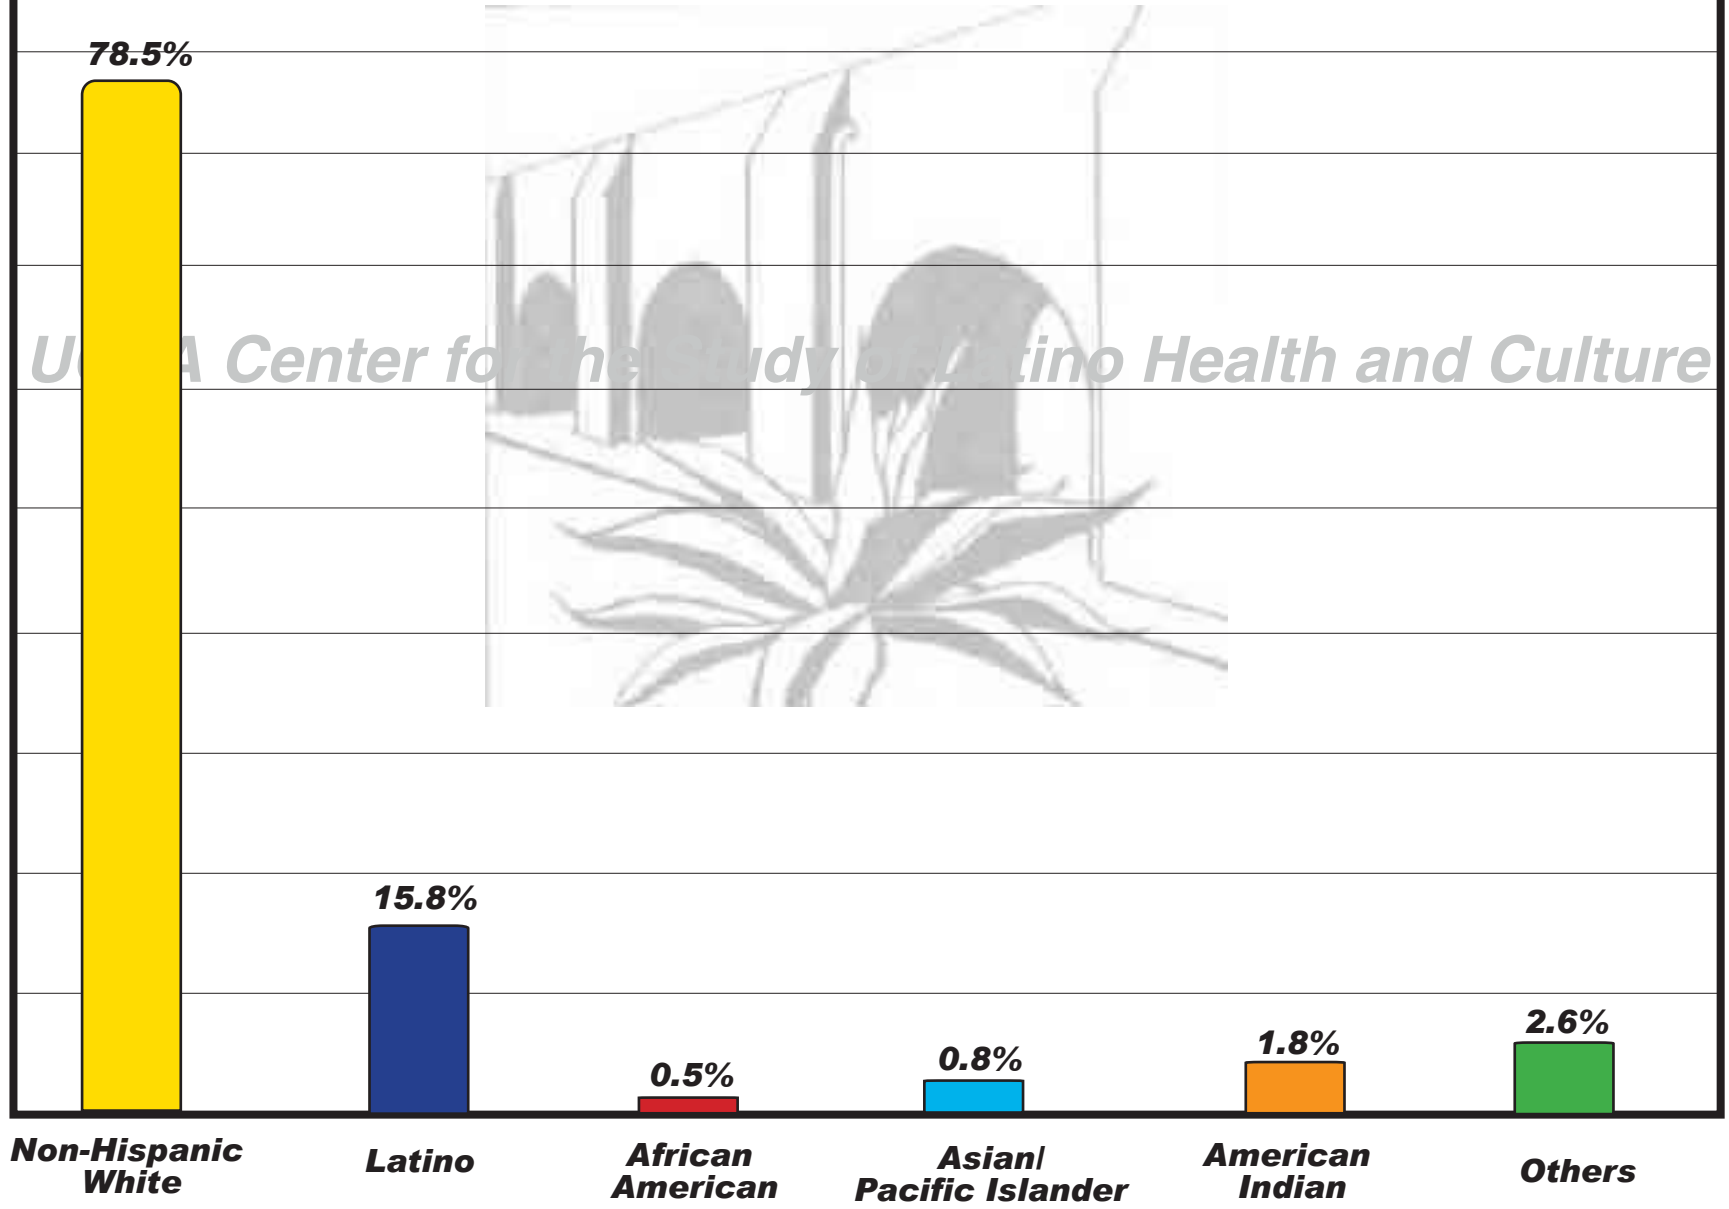

Tehema County 2000

Trinity County 2000

Tuolumne County 2000

Source: Census 2000

Ventura County 2000

UCLA Center for the Study of Latino Health and Culture

Yolo County 2000

UCLA Center for the Study of Latino Health and Culture

Yuba County 2000

UCLA Center for the Study of Latino Health and Culture