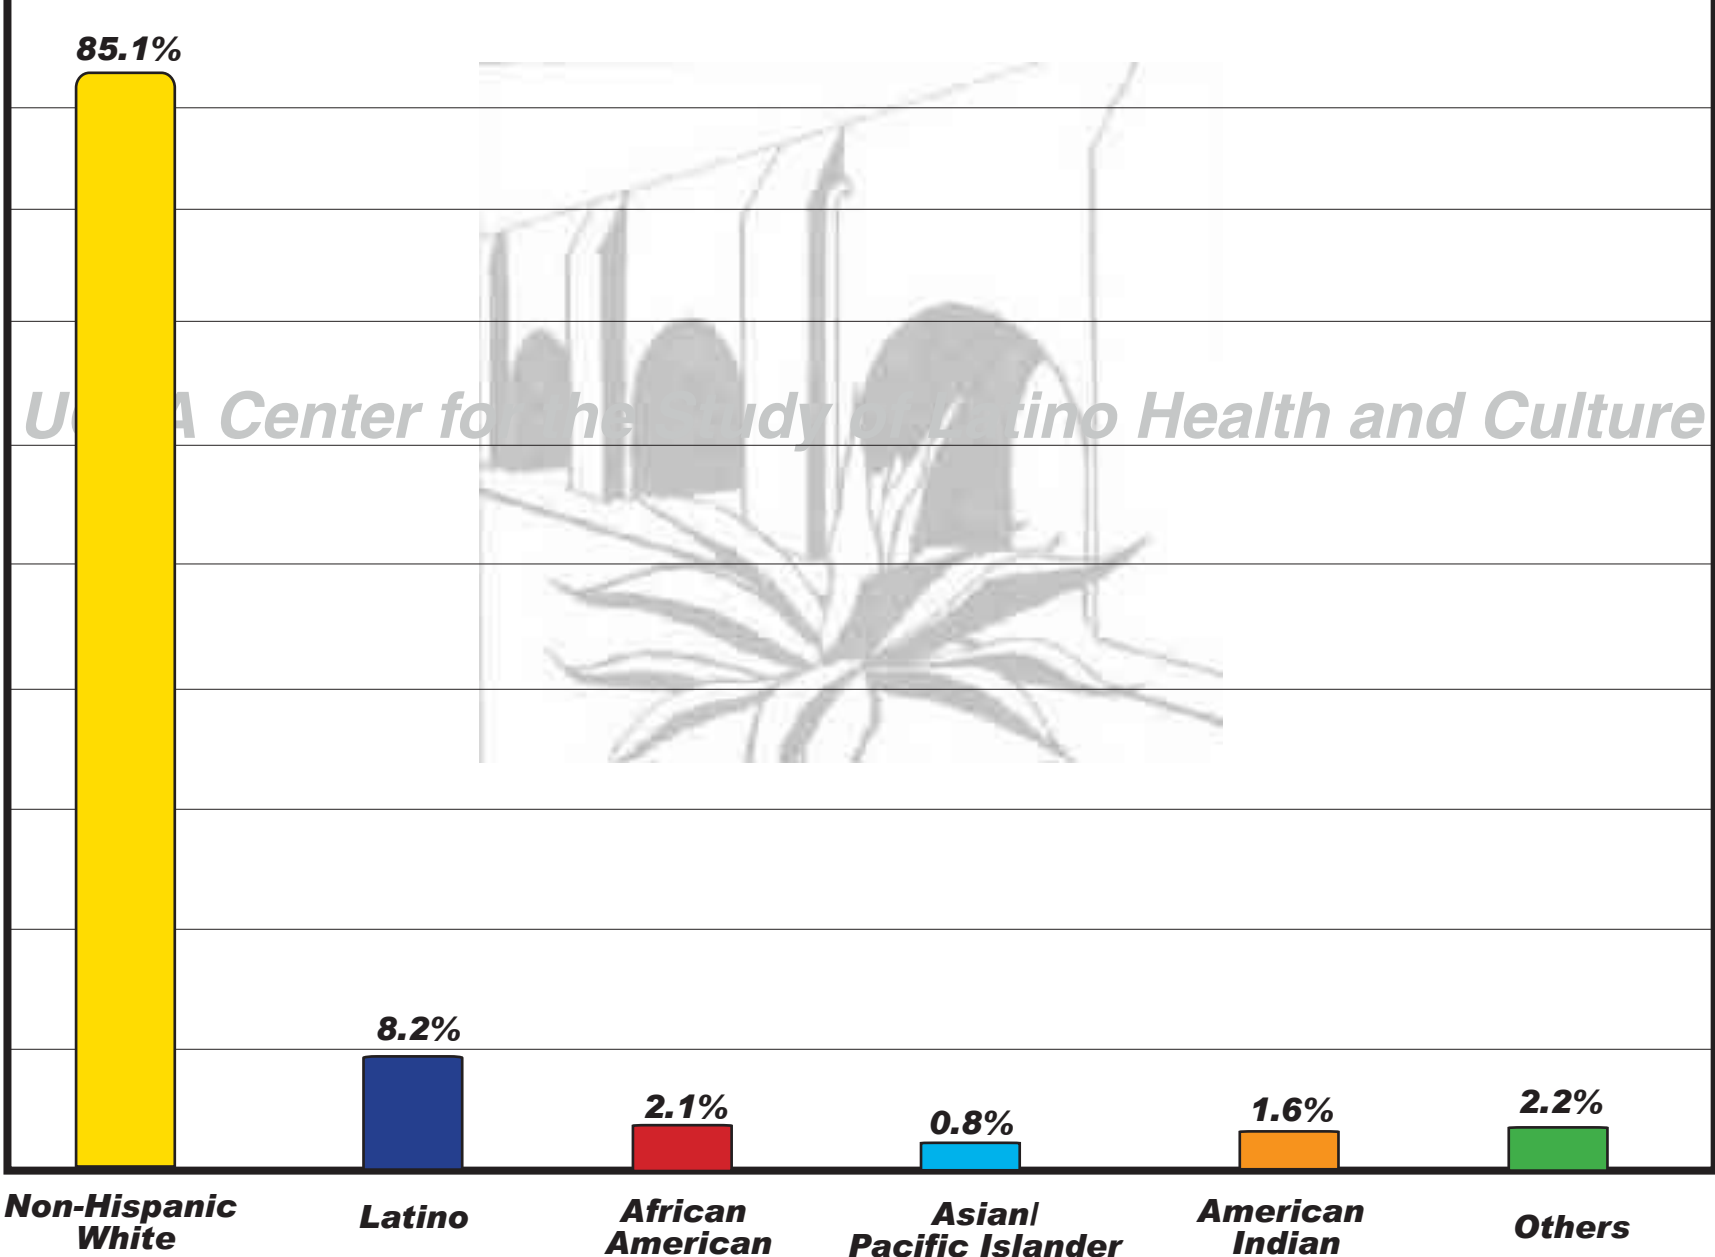

Tehema County 2000

Trinity County 2000

Tuolumne County 2000

Source: Census 2000

Ventura County 2000

UCLA Center for the Study of Latino Health and Culture

Yolo County 2000

UCLA Center for the Study of Latino Health and Culture

Yuba County 2000

UCLA Center for the Study of Latino Health and Culture