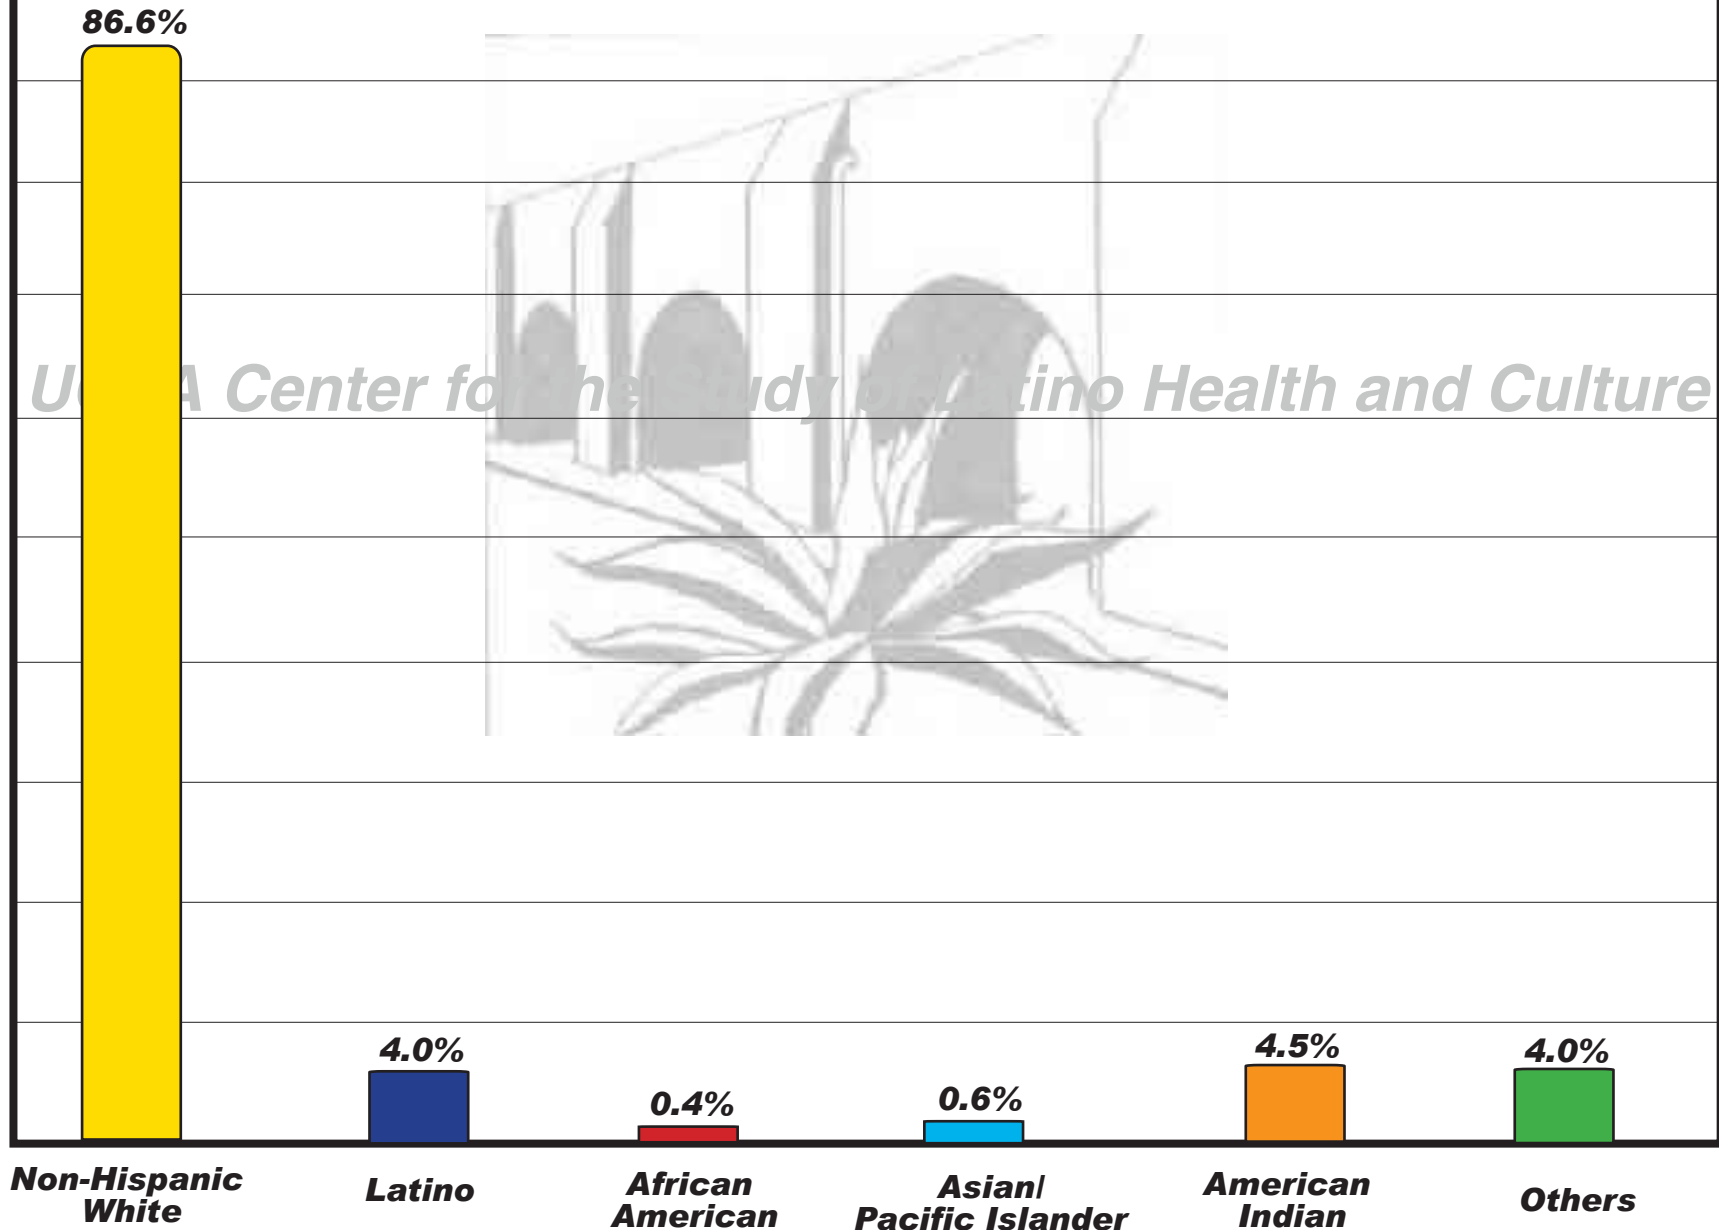

Tehema County 2000

Trinity County 2000

Tuolumne County 2000

Source: Census 2000

Ventura County 2000

UCLA Center for the Study of Latino Health and Culture

Yolo County 2000

UCLA Center for the Study of Latino Health and Culture

Yuba County 2000

UCLA Center for the Study of Latino Health and Culture