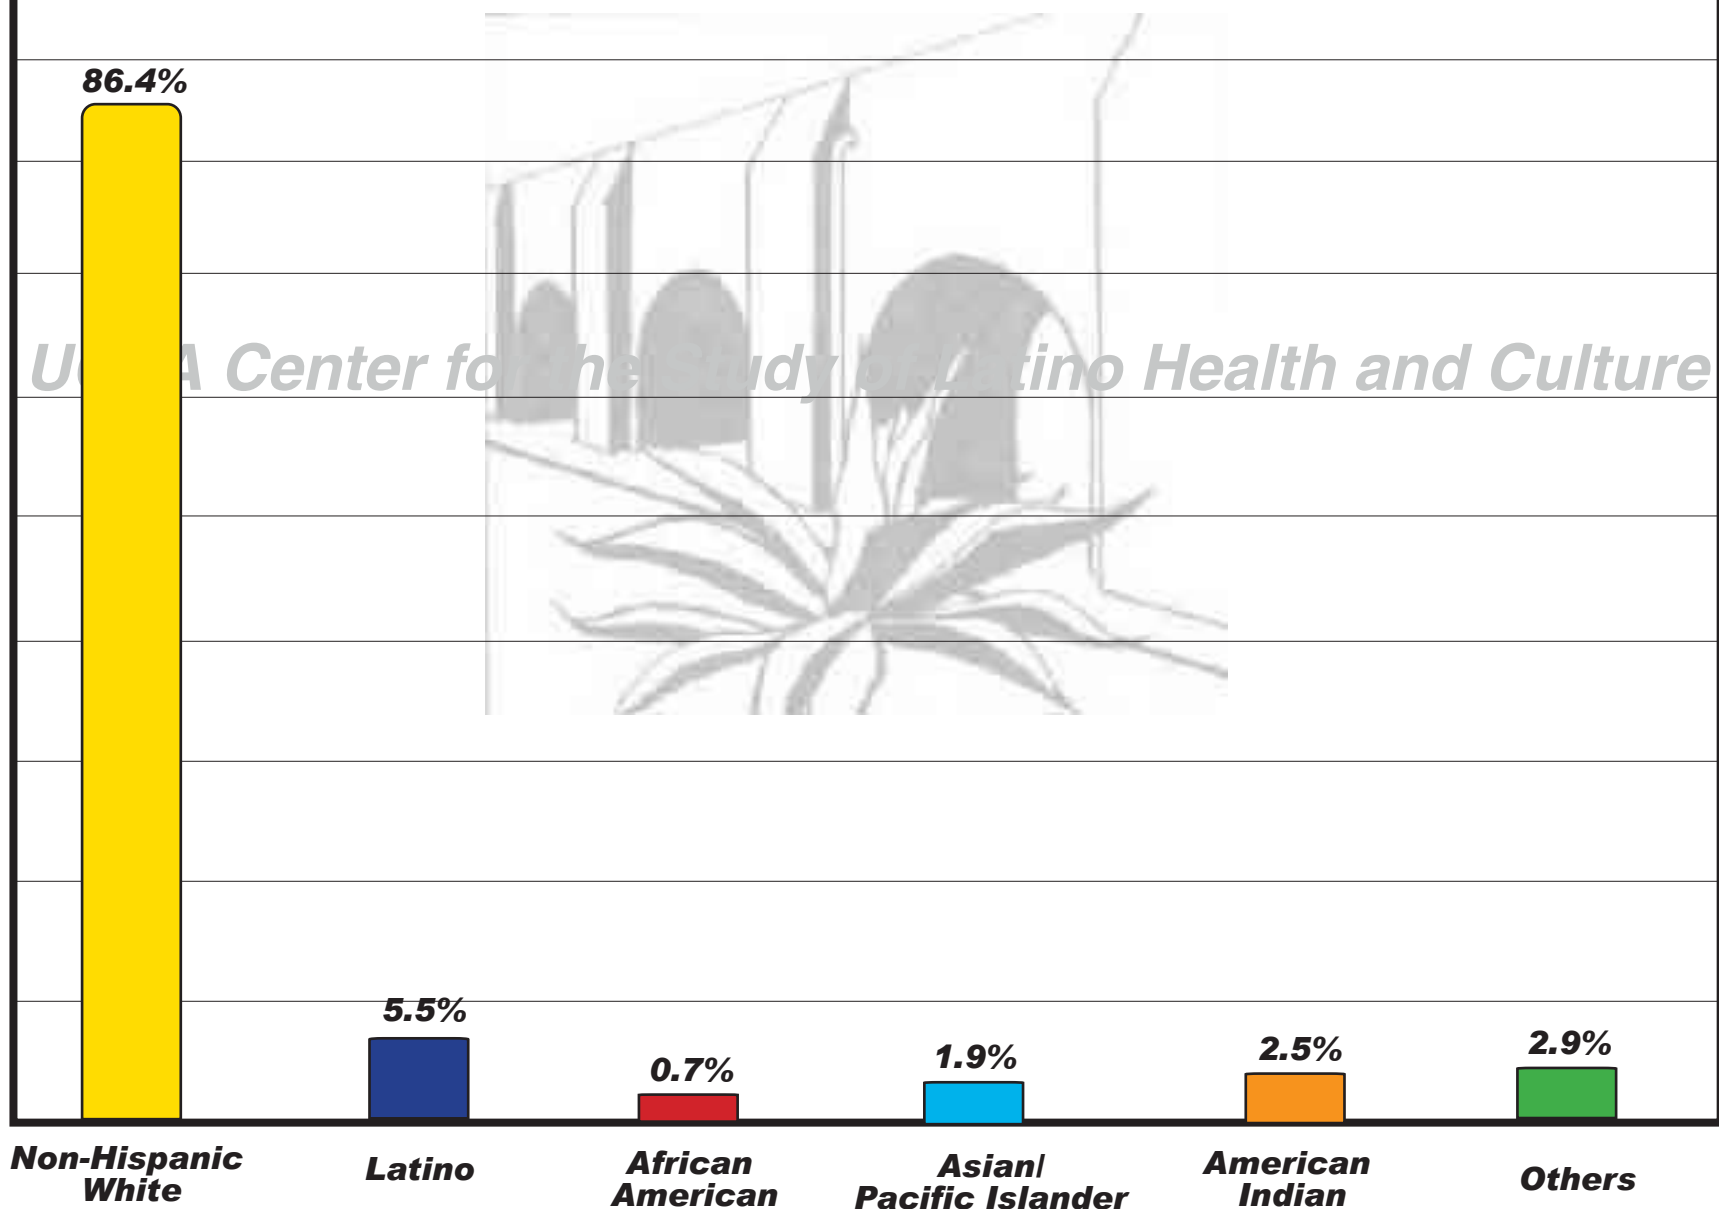

Shasta County 2000

Source: Census 2000

Sierra County 2000

Siskiyou County 2000

UCLA Center for the Study of Latino Health and Culture

Source: Census 2000

Solano County 2000

UCLA Center for the Study of Latino Health and Culture

Sonoma County 2000

Stanislaus County 2000

UCLA Center for the Study of Latino Health and Culture

Sutter County 2000