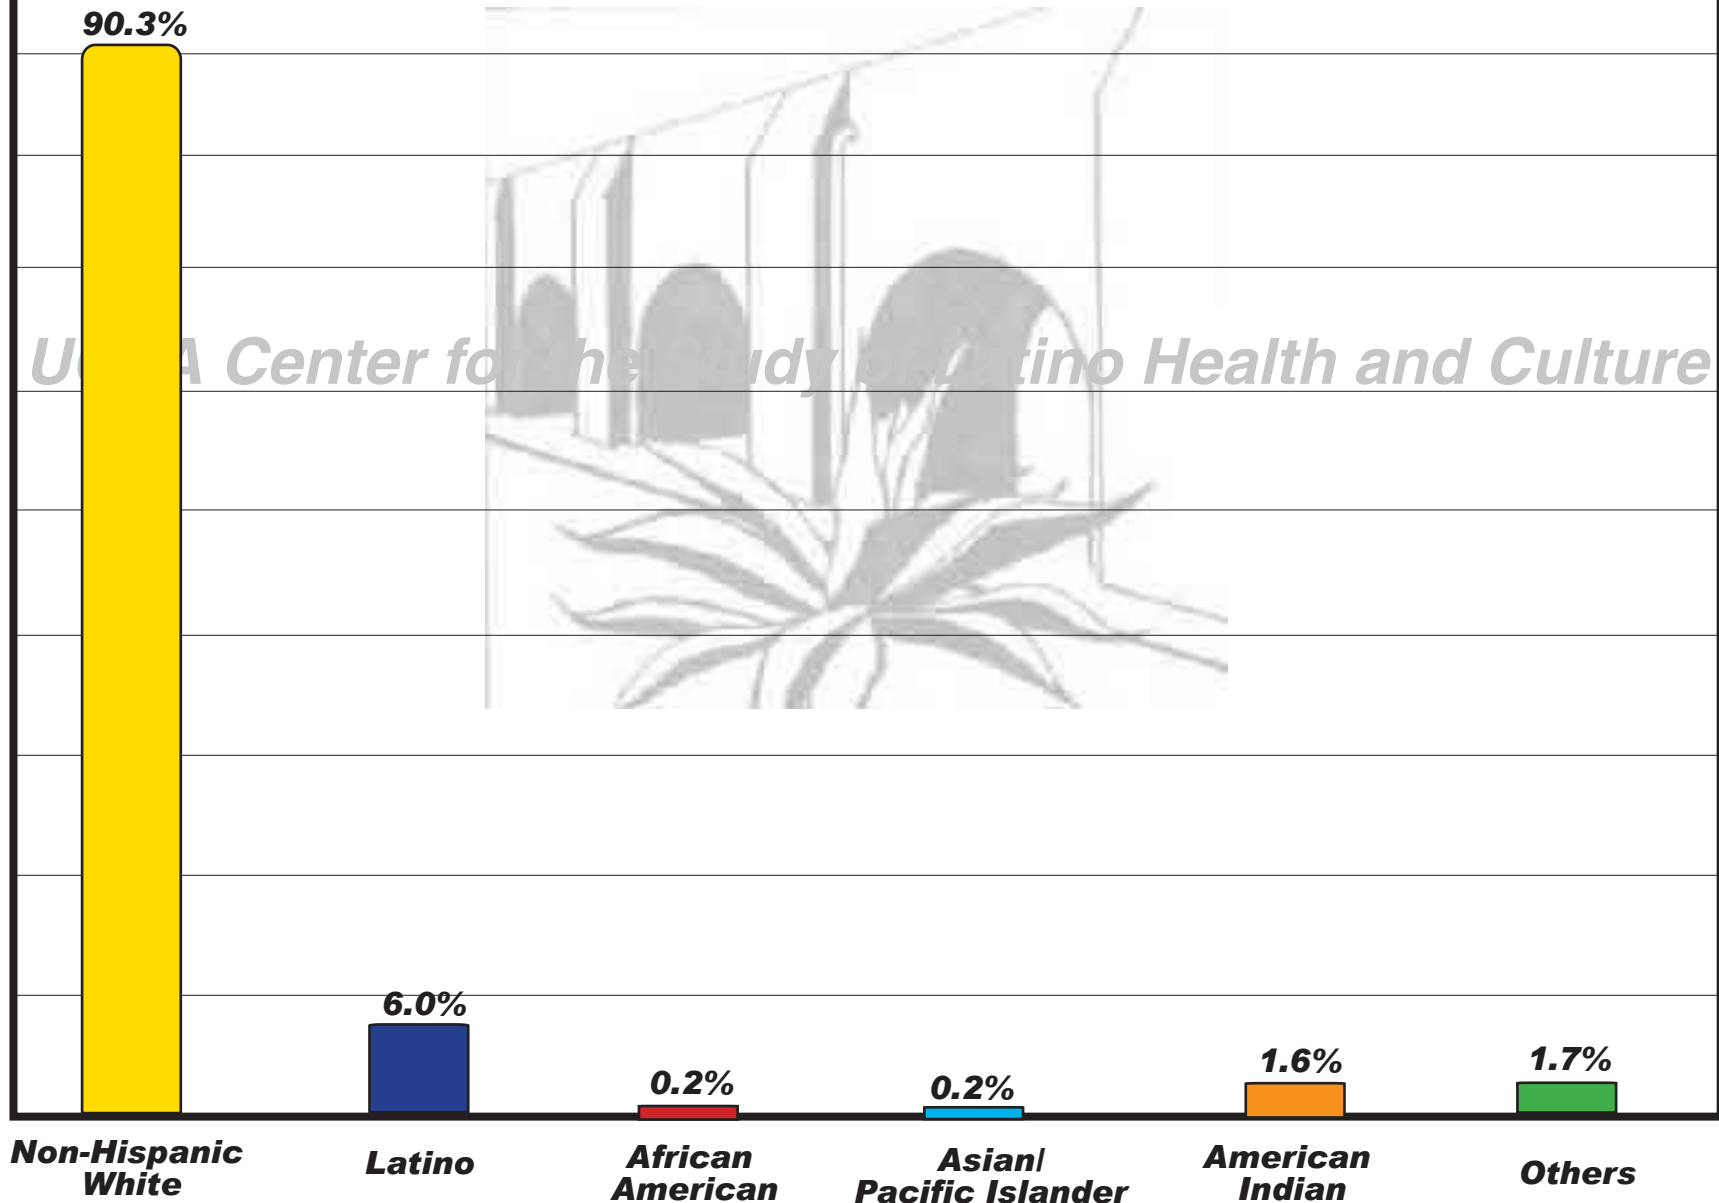

Shasta County 2000

Source: Census 2000

Sierra County 2000

Siskiyou County 2000

UCLA Center for the Study of Latino Health and Culture

Source: Census 2000

Solano County 2000

UCLA Center for the Study of Latino Health and Culture

Sonoma County 2000

Stanislaus County 2000

UCLA Center for the Study of Latino Health and Culture

Sutter County 2000