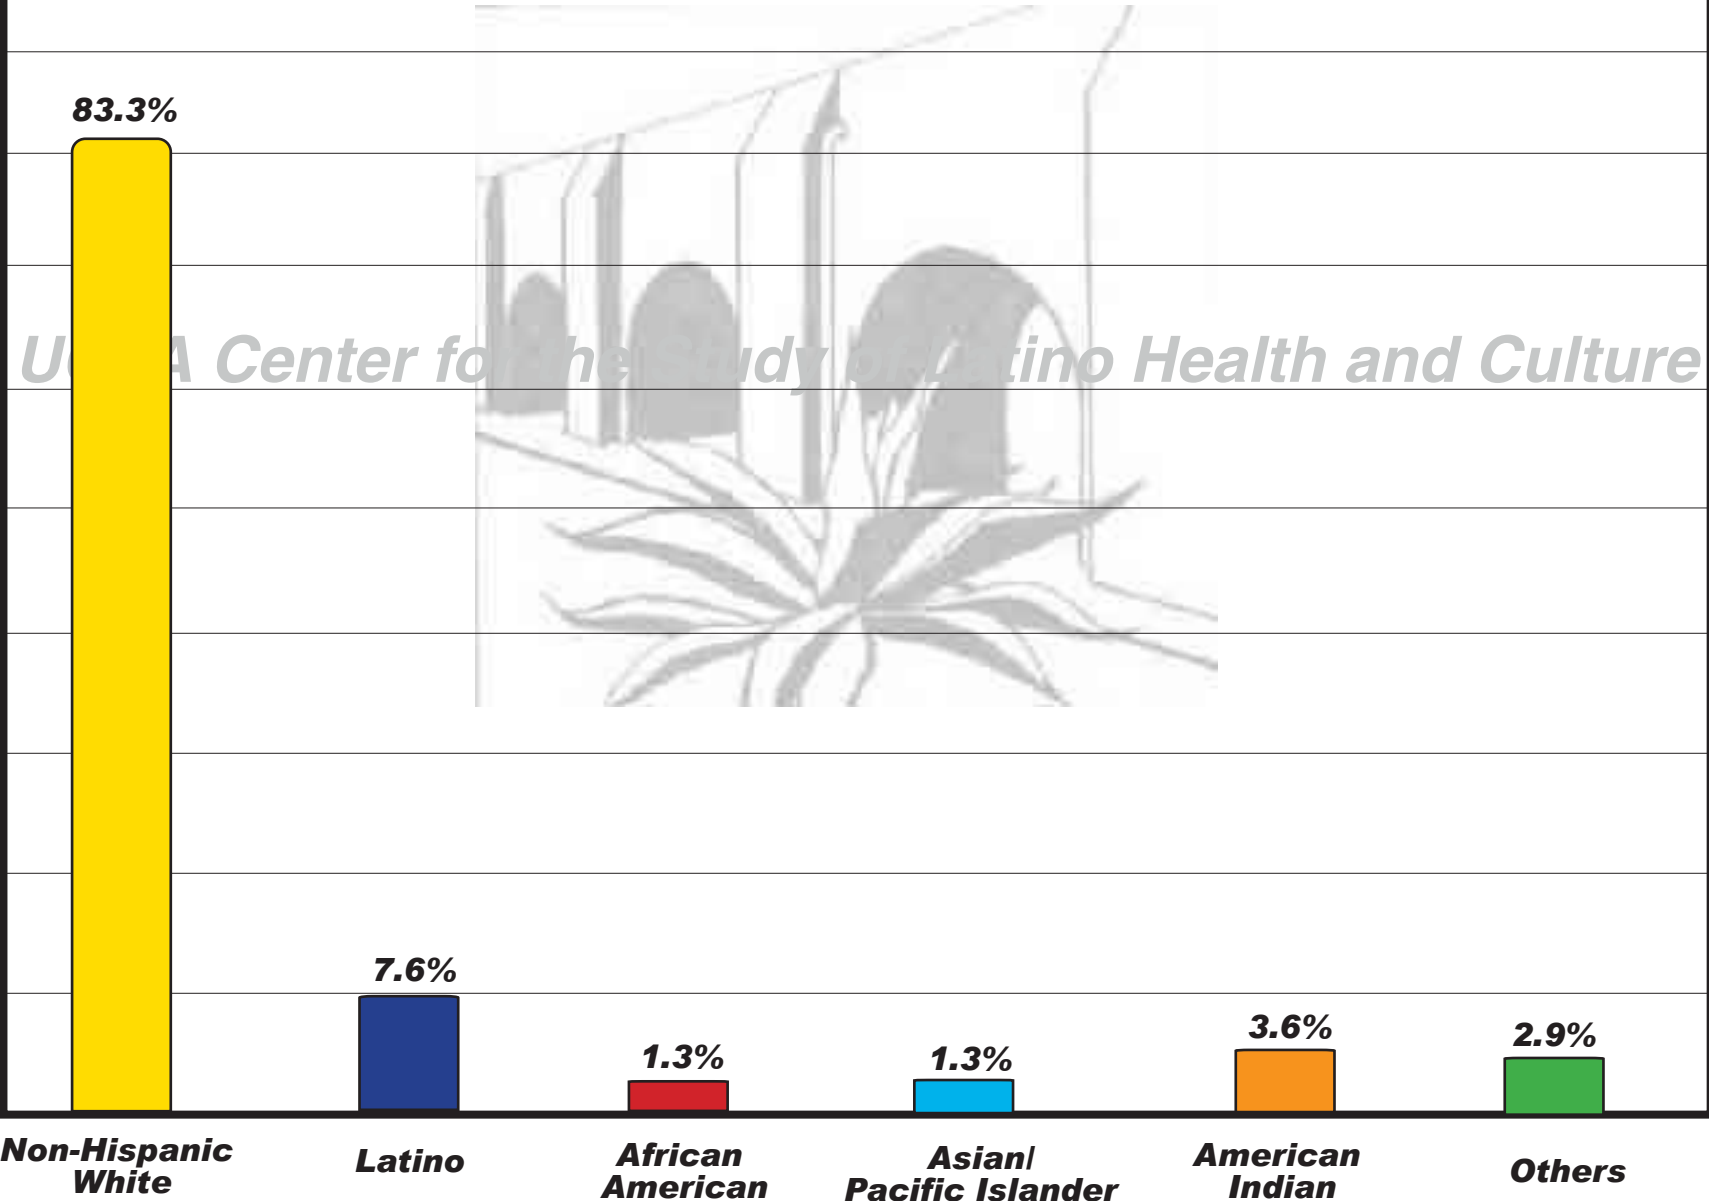

Shasta County 2000

Source: Census 2000

Sierra County 2000

Siskiyou County 2000

UCLA Center for the Study of Latino Health and Culture

Source: Census 2000

Solano County 2000

UCLA Center for the Study of Latino Health and Culture

Sonoma County 2000

Stanislaus County 2000

UCLA Center for the Study of Latino Health and Culture

Sutter County 2000