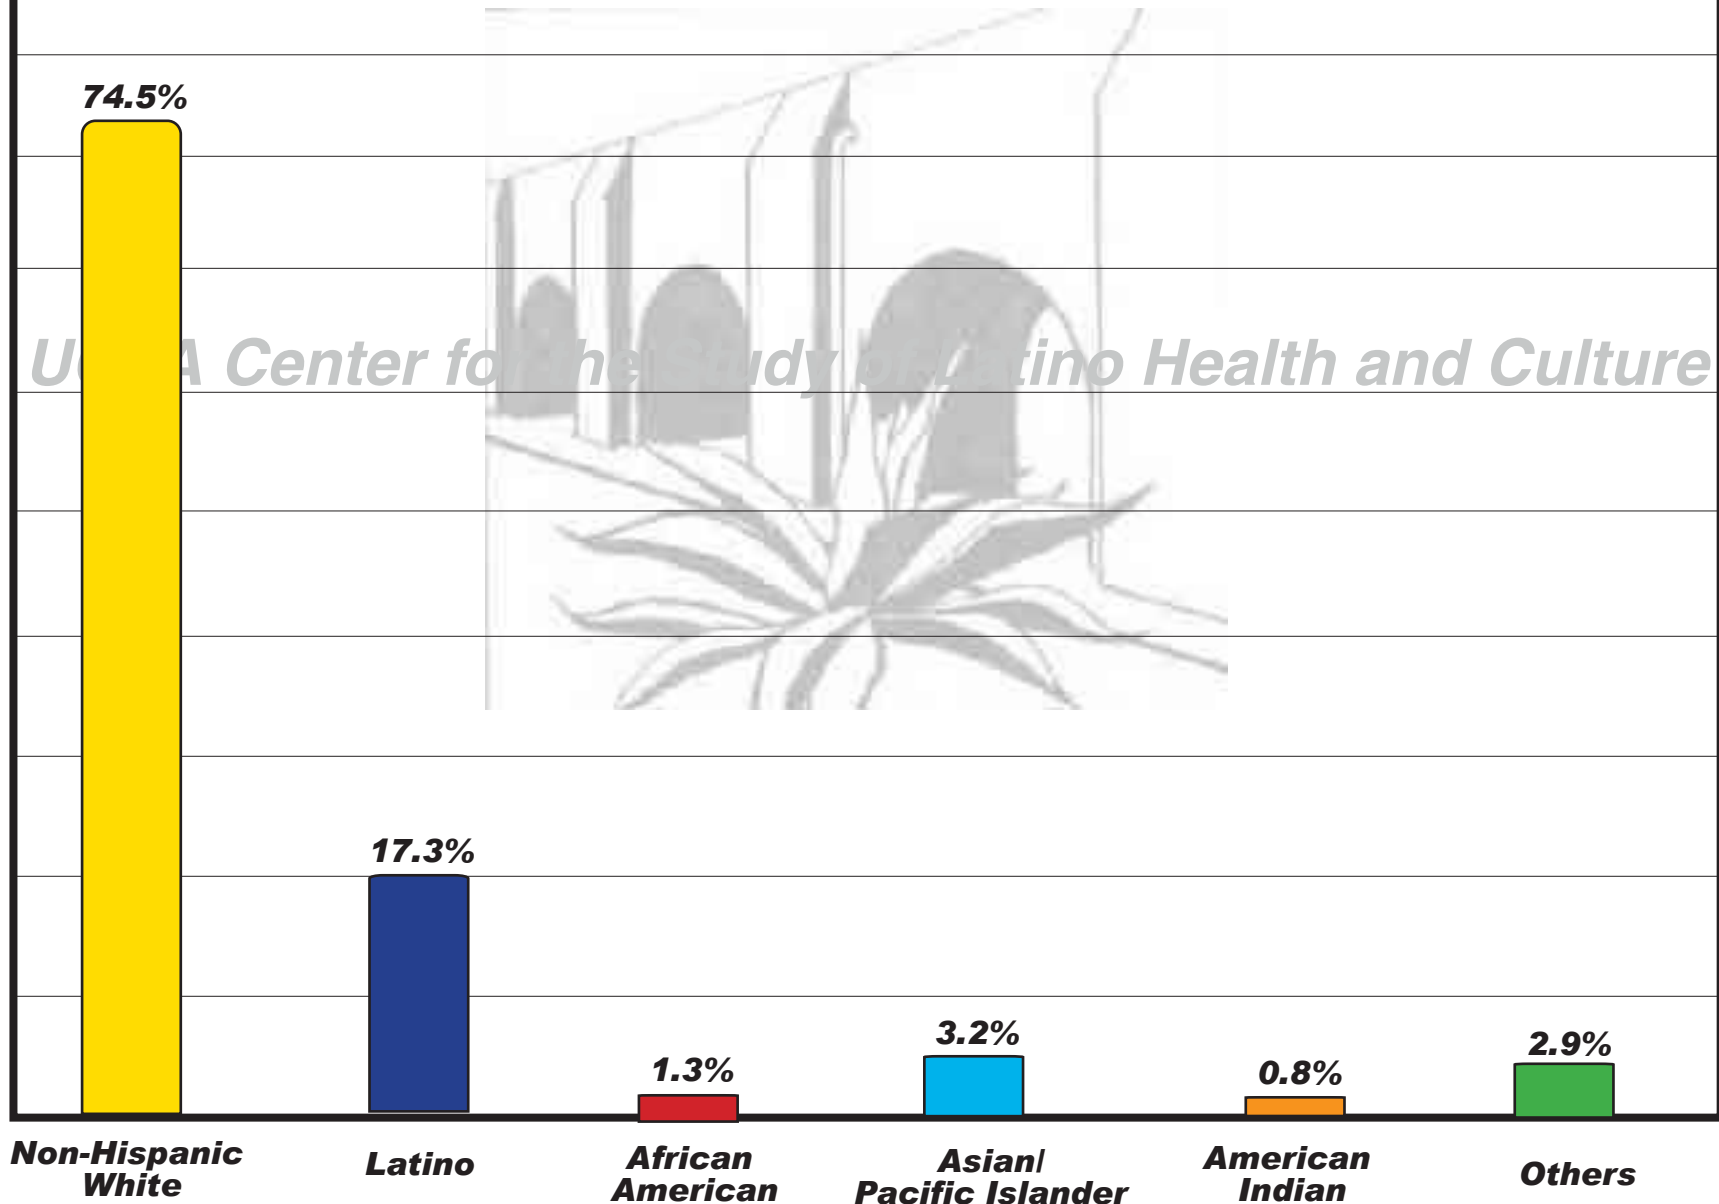

Shasta County 2000

Source: Census 2000

Sierra County 2000

Siskiyou County 2000

UCLA Center for the Study of Latino Health and Culture

Source: Census 2000

Solano County 2000

UCLA Center for the Study of Latino Health and Culture

Sonoma County 2000

Stanislaus County 2000

UCLA Center for the Study of Latino Health and Culture

Sutter County 2000