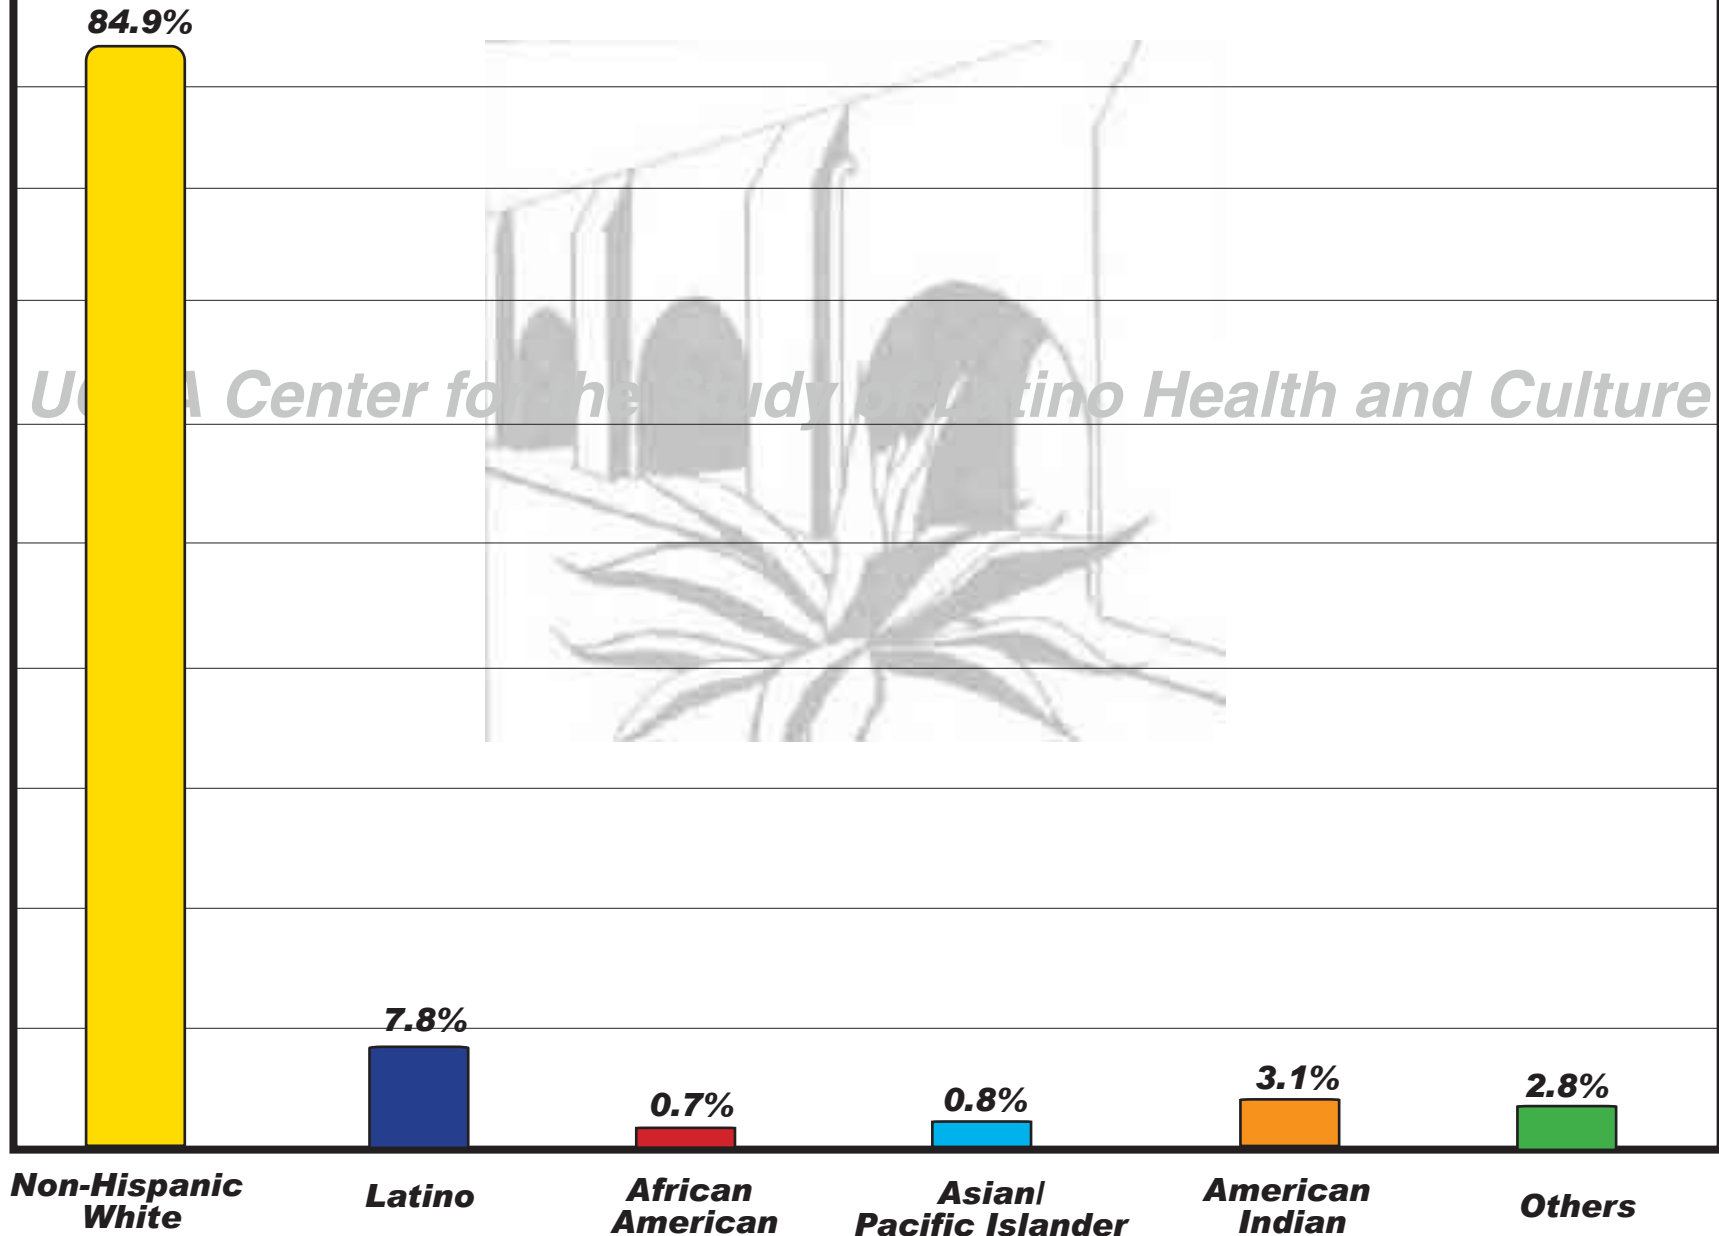

# Madera County 2000

*UCLA Center for the Study of Latino Health and Culture*

# Marin County 2000

Source: Census 2000

# Mariposa County 2000