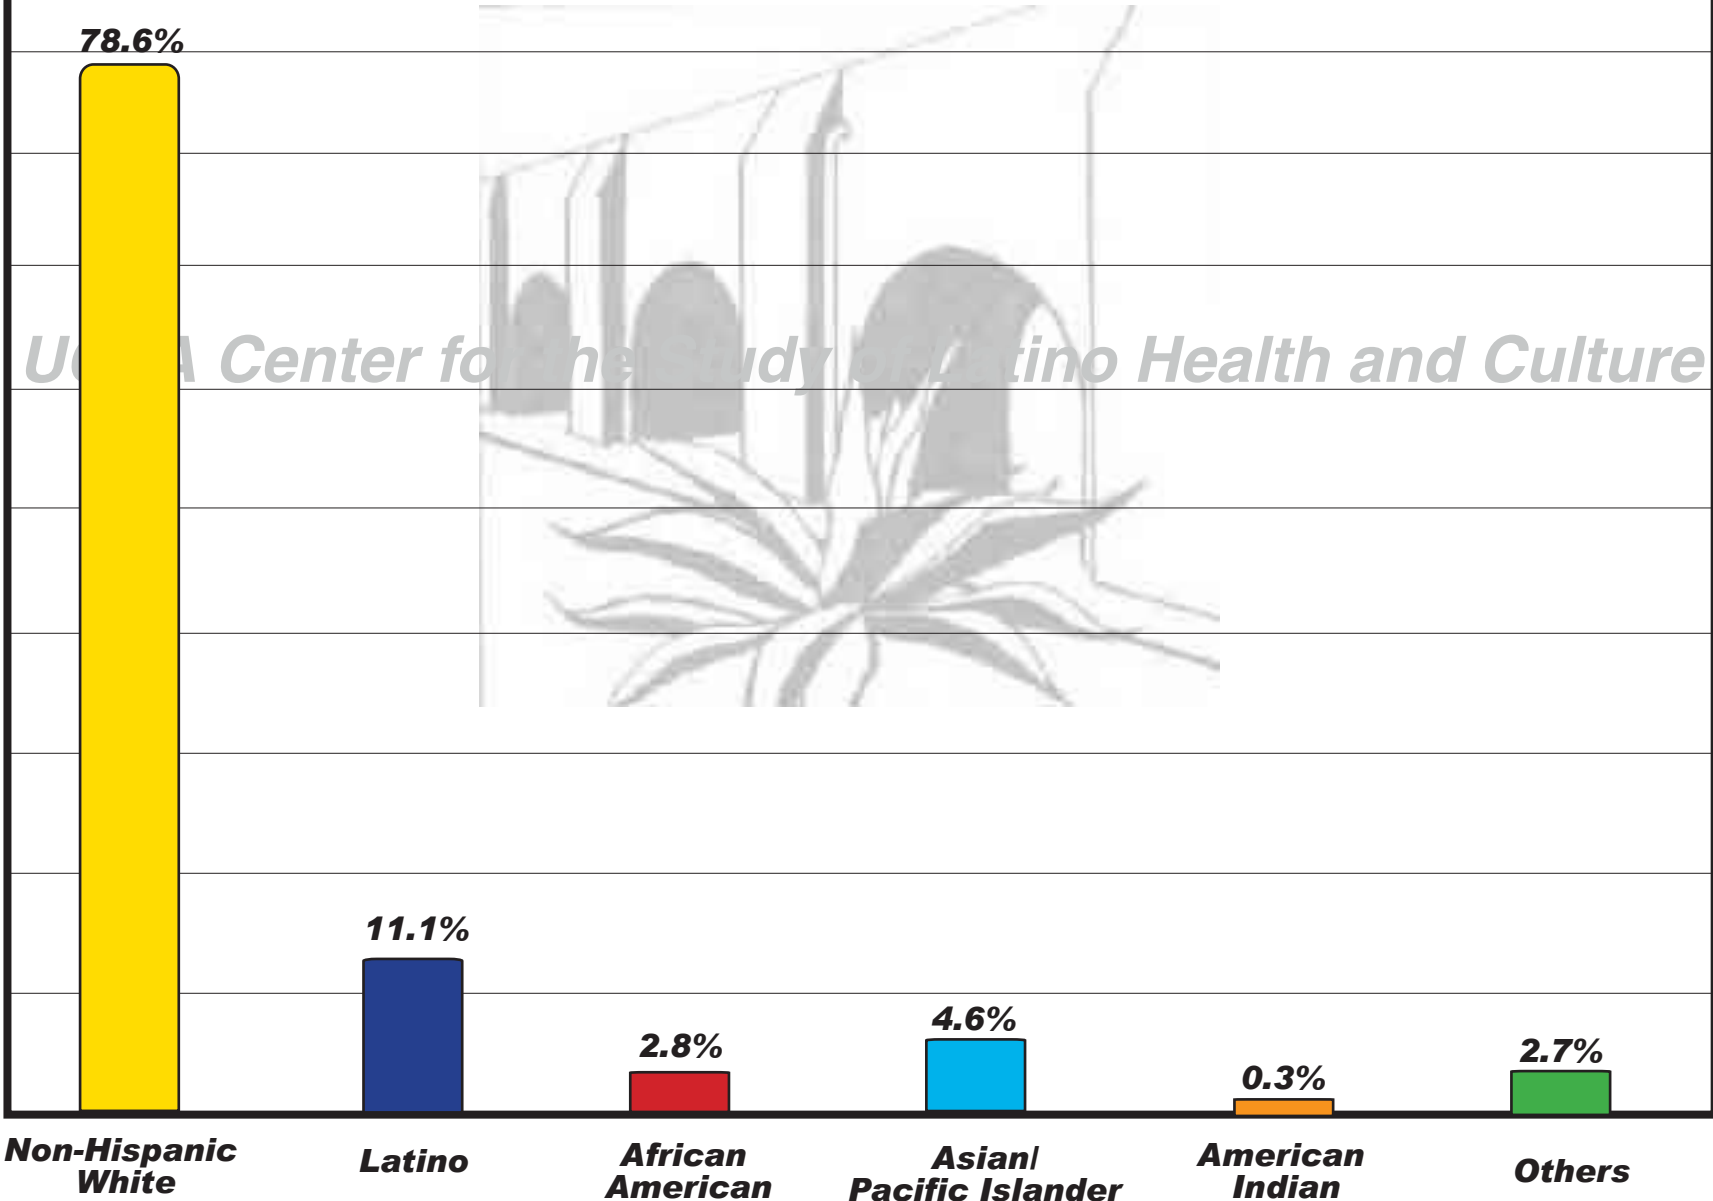

# Madera County 2000

*UCLA Center for the Study of Latino Health and Culture*

# Marin County 2000

Source: Census 2000

# Mariposa County 2000