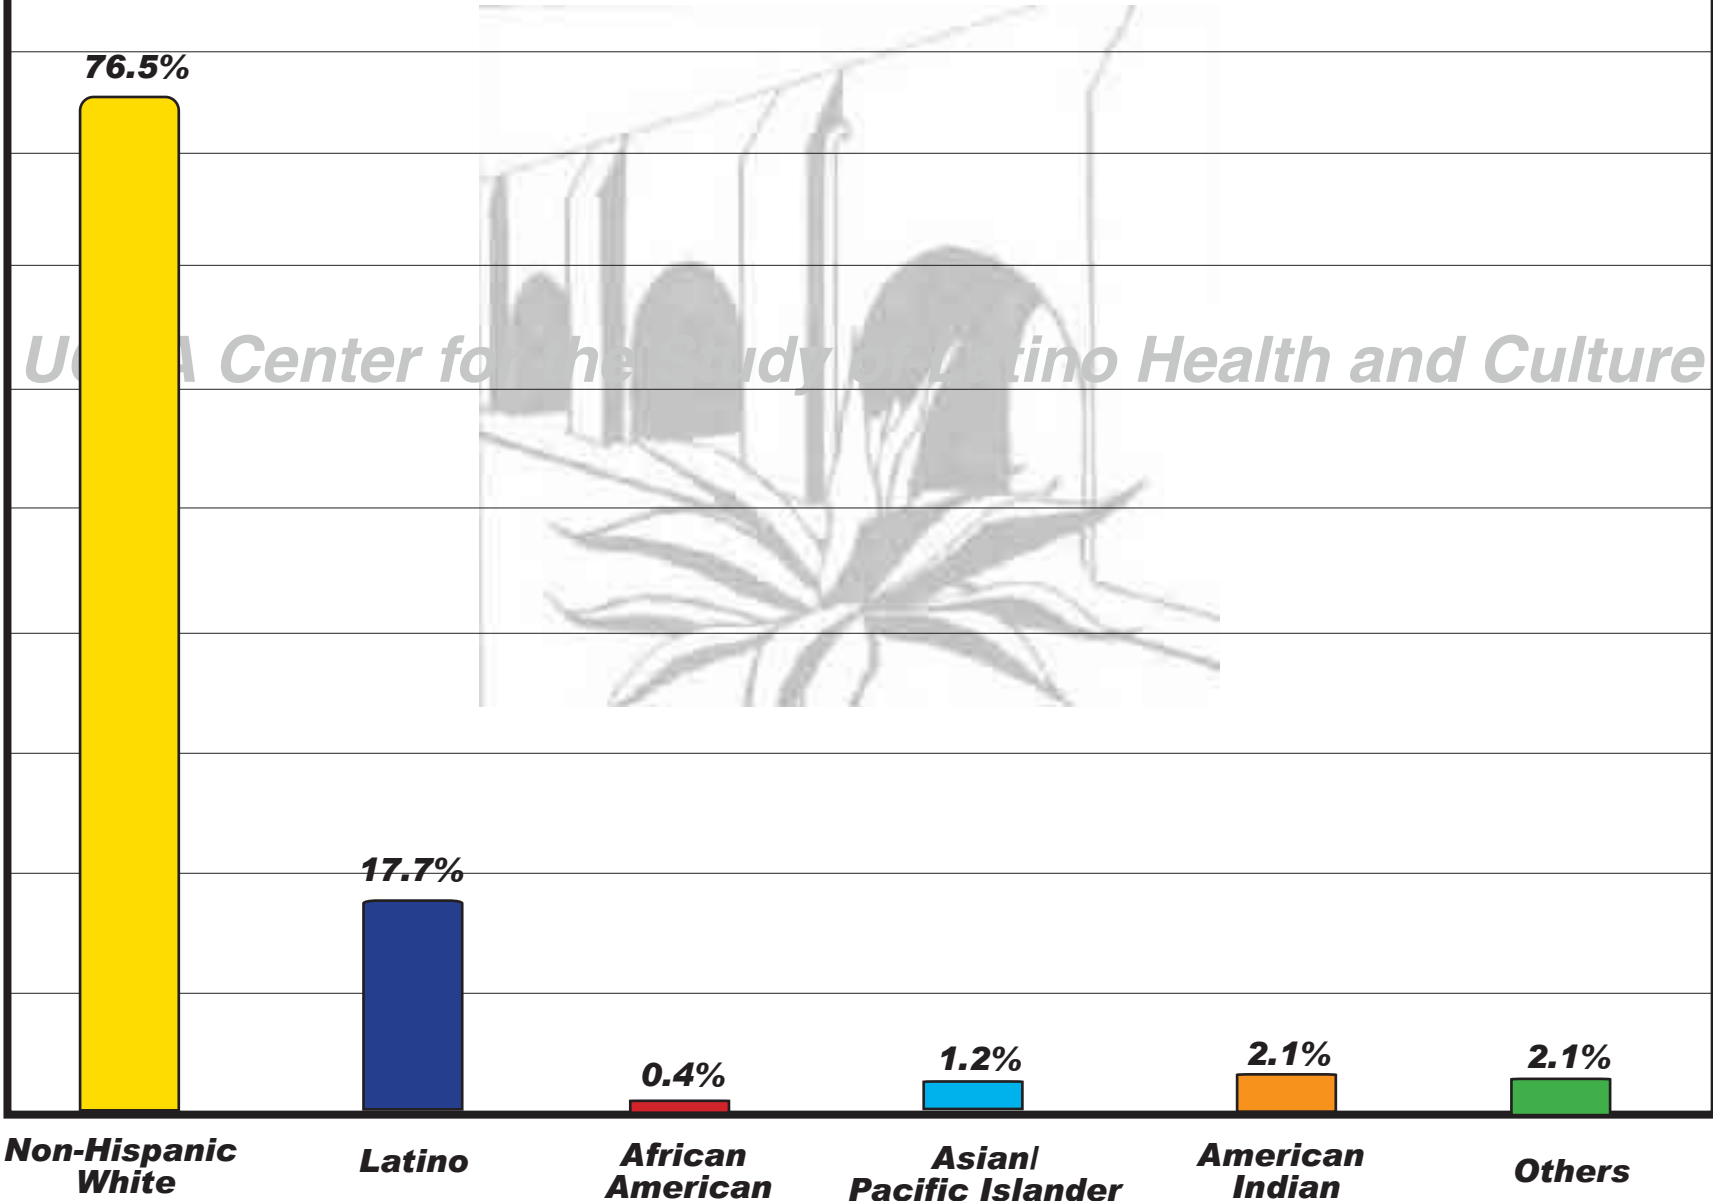

Mono County 2000

Source: Census 2000