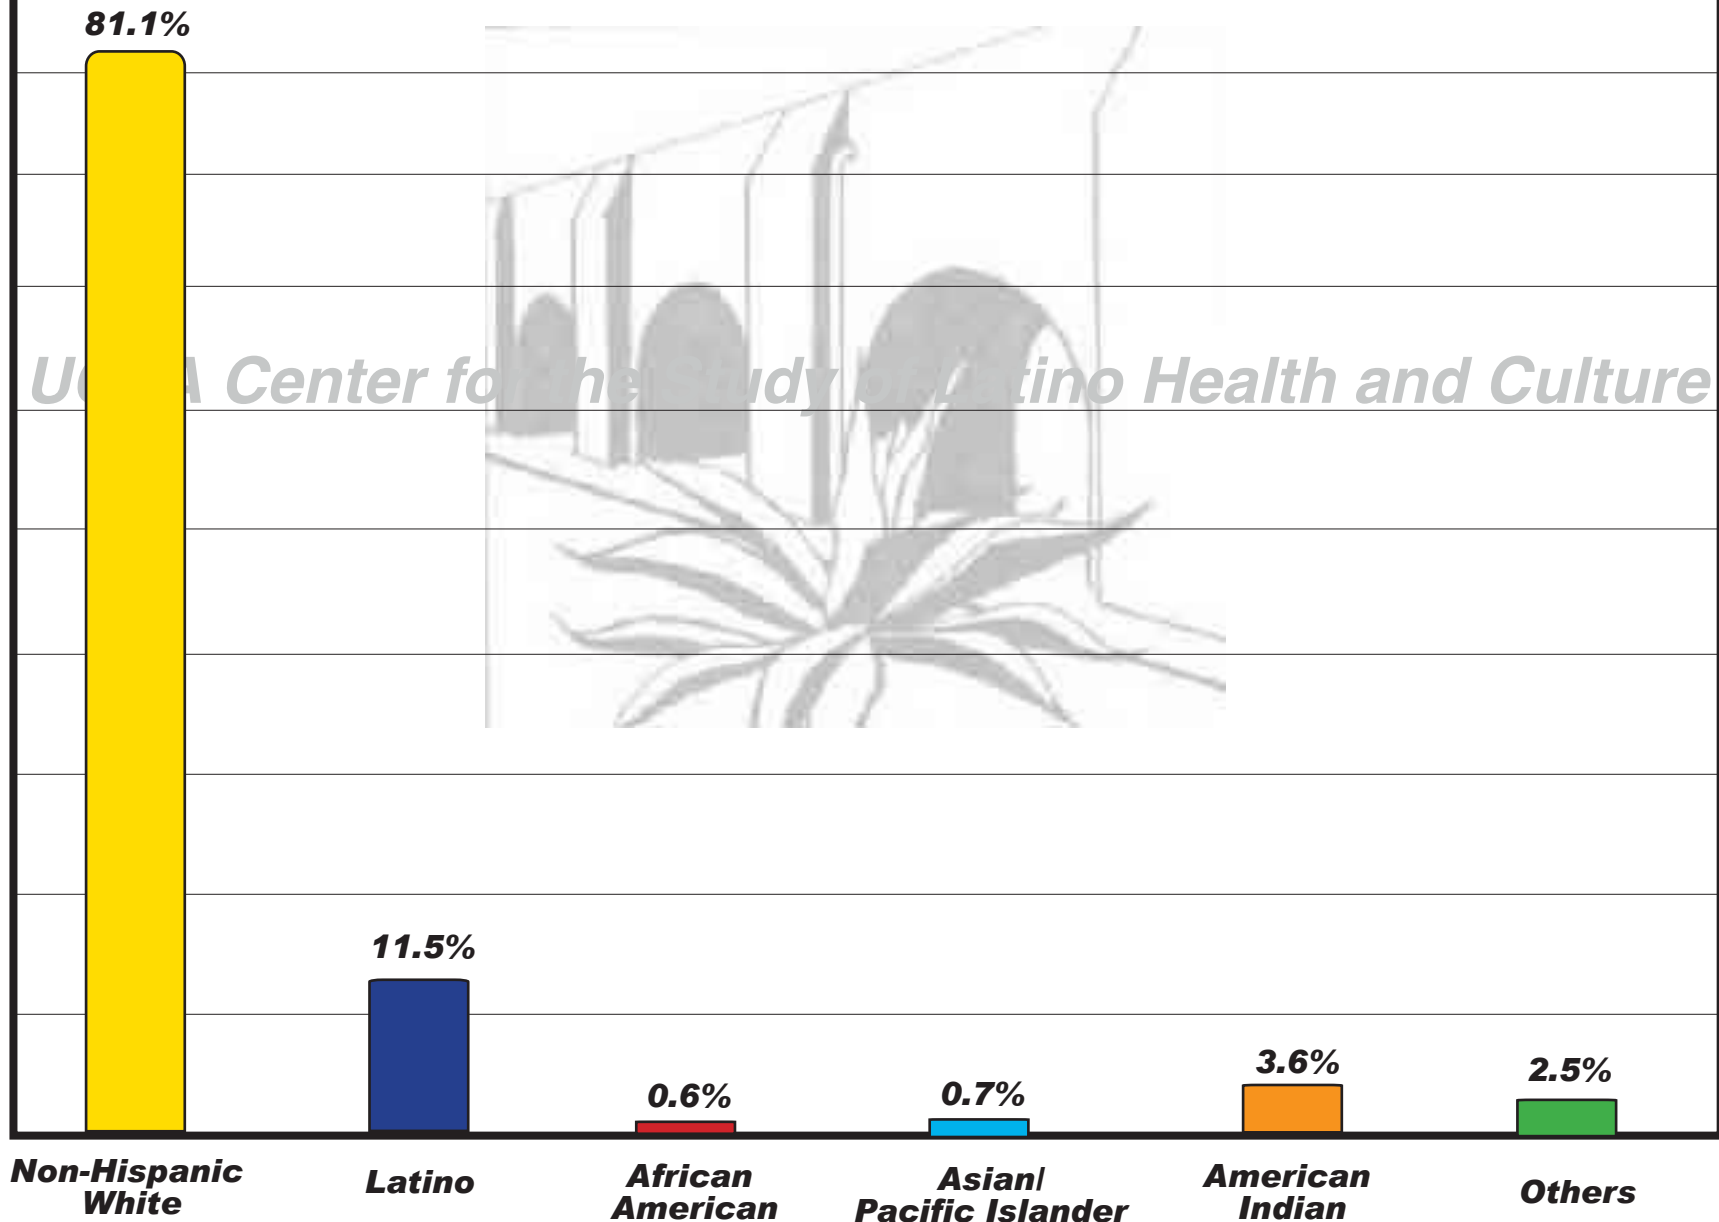

Modoc County 2000