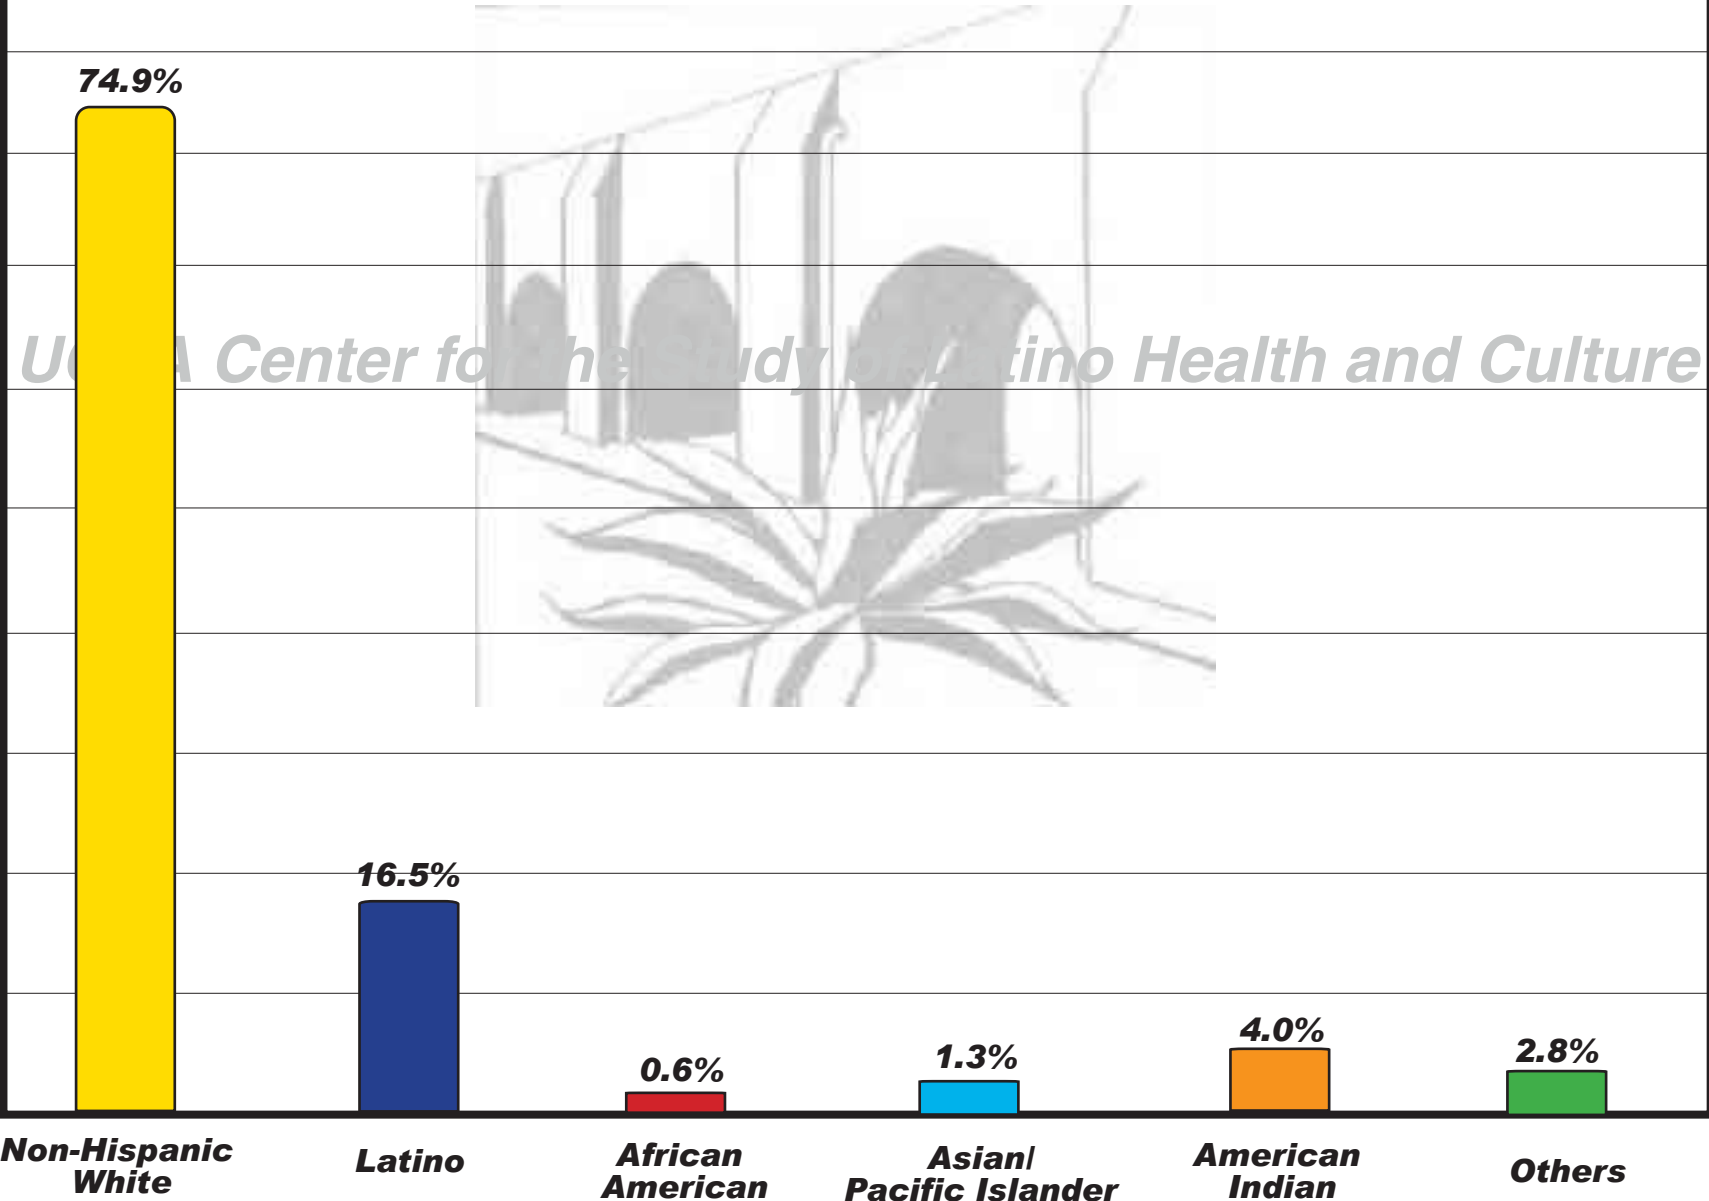

Mendocino County 2000

Source: Census 2000