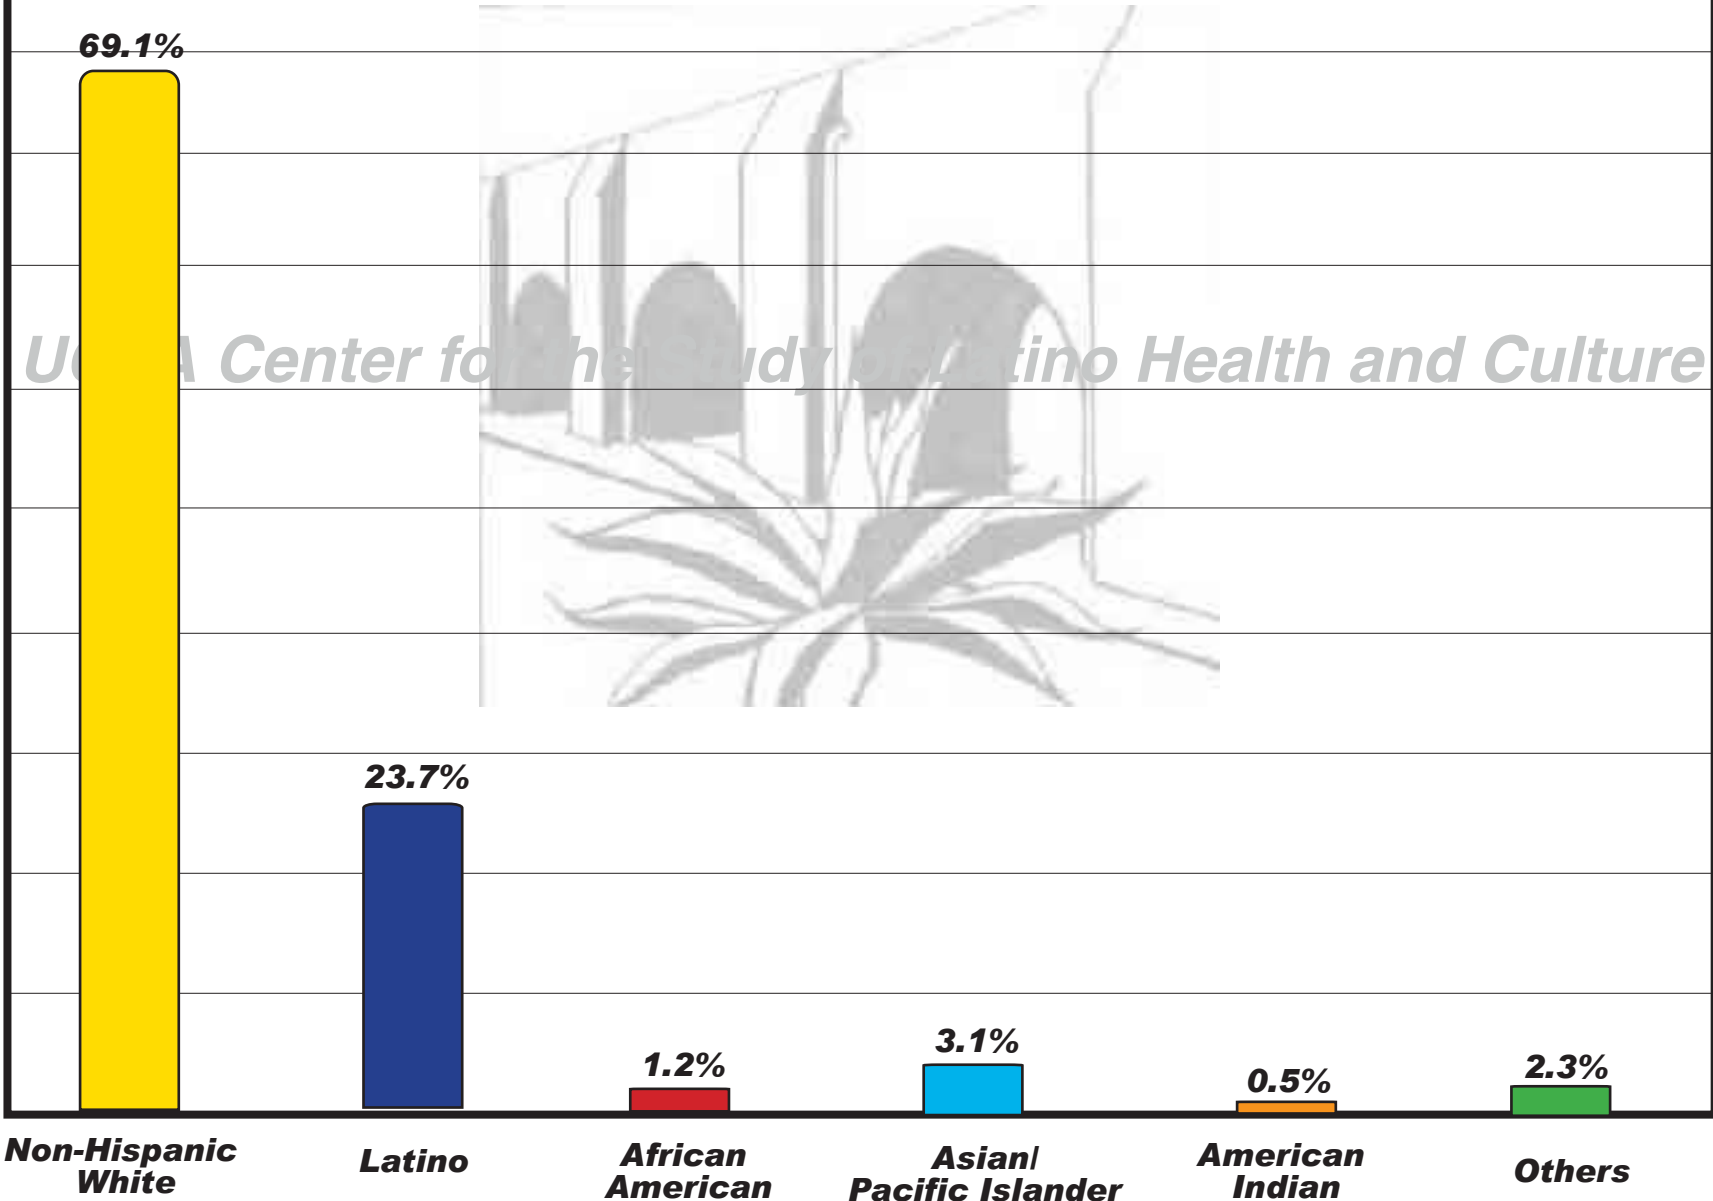

Napa County 2000

UCLA Center for the Study of Latino Health and Culture

Source: Census 2000